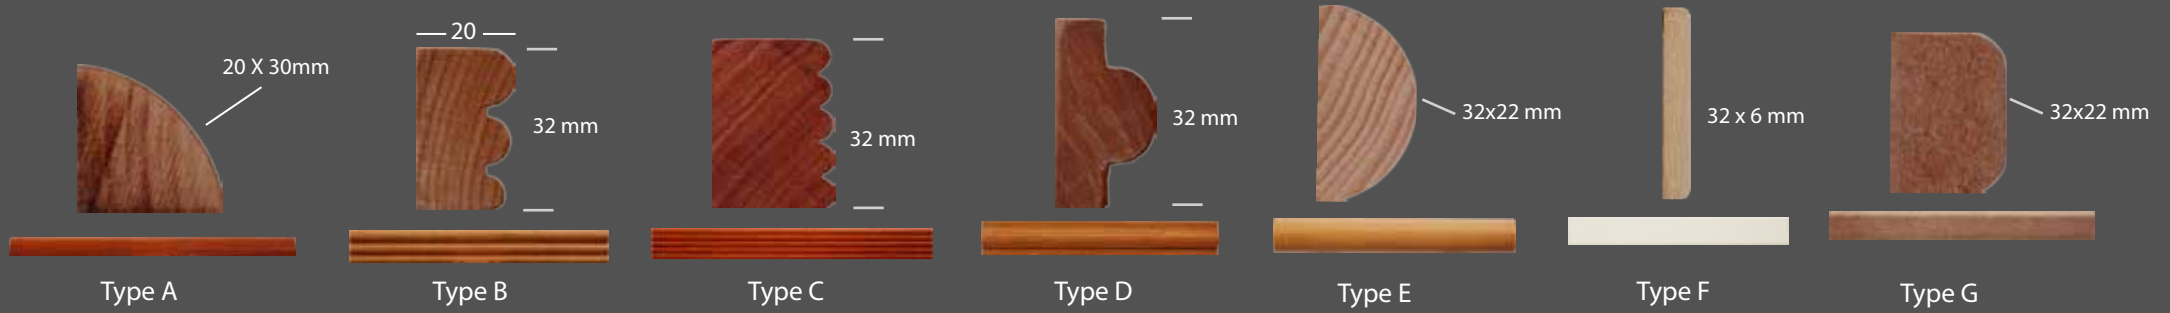

Bevel

Classic

Standard

120mm Dental

Classic with fixing block

Dental with fixing block

Standard with fixing block

Wedge

Bevel 80mm

Beadings

Fluted Posts

Turned legs

Type A

Type B

Type C

Type D