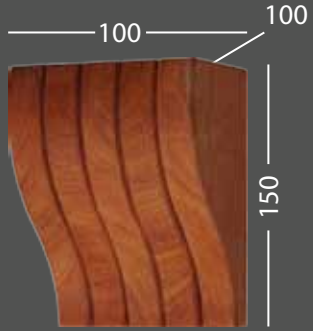

Corbel type A