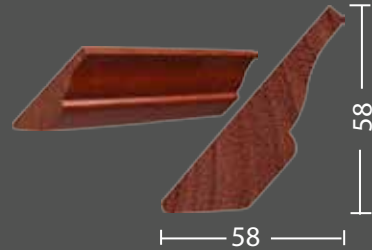

Accessories

100

Light shields

Grazio 2mm Veneer

Bevel

Classic

Grazio

Cornices

Classic