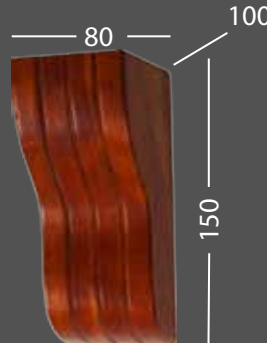

Chester

Montana

Venice

Italiana

Accessories

100

Corbel type A

Corbel type B