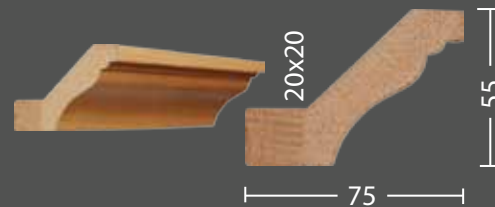

Bevel

Classic

Standard

120mm Dental

Classic with fixing block

Dental with fixing block

Standard with fixing block

Wedge

Bevel 80mm

Beadings

Fluted Posts

Turned legs

Type A

Type B

Type C

Type D