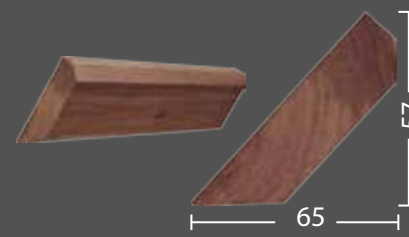

Bevel

Classic

Standard

120mm Dental

Classic with fixing block

Dental with fixing block

Standard with fixing block

Wedge

Bevel 80mm

Beadings

Fluted Posts

Turned legs

Type A

Type B

Type C

Type D