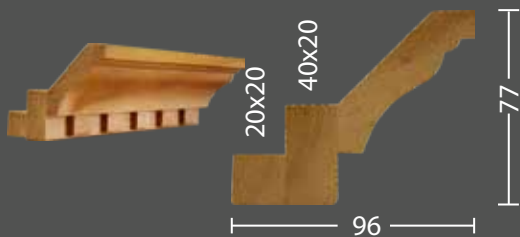

Bevel

Classic

Standard

120mm Dental

Classic with fixing block

Dental with fixing block

Standard with fixing block

Wedge

Bevel 80mm

Beadings

Fluted Posts

Turned legs

Type A

Type B

Type C

Type D