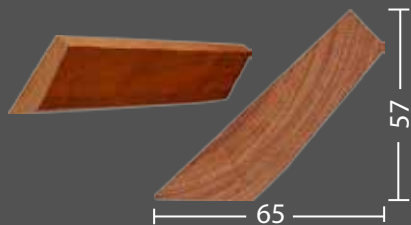

Bun Foot

Rosettos

Light shields

Grazio 2mm Veneer

Bevel

Classic

Grazio

Cornices