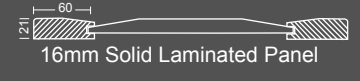

Solidoors Solidoors Solidoors
Solidoors Solidoors Solidoors
Solidoors Solidoors Solidoors

Everton