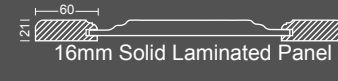

Solidoors Solidoors Solidoors
Solidoors Solidoors Solidoors
Solidoors Solidoors Solidoors

Tuscana