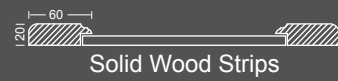

Rustica

Manchester