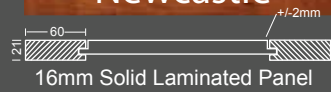

Oxford

Oxford 80mm

Gable glass Frame

Manchester

Newcastle

Floresta

Oxford frame

Solid Doors: 100% solid frames and internal panels. Pre-sealed before assembly is done so expansion is not exposed.