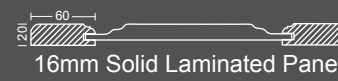

Oxford

Oxford 80mm

Gable glass Frame

Manchester

Newcastle

Floresta

Oxford frame

Solid Doors: 100% solid frames and internal panels. Pre-sealed before assembly is done so expansion is not exposed.