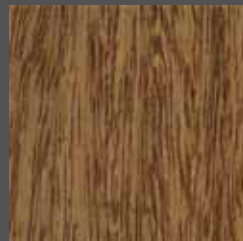

## Wood Species

African Mahogany

Ash

Birds eye maple

Caramel Bamboo

Cherry

Crown Mahogany

Imbuia

Iroko

Kiaat

Maple

MDF Raw

Meranti

Parmafin

Pink beech

Red Oak

Rosewood QTR

SA Pine

Saligna

Teak

Walnut

Wenge

White Beech

White Oak

Zebrano

Washed Range

Smoke

White washed Oak

Cotten White

Oyster

Slate Grey

Chocolate