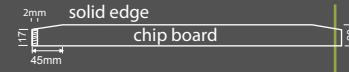

## QUARTER GRAIN DOORS

Corner to Corner

Butterfly

Double diamond

Diamond

Linear Horizontal

Block

60  
9