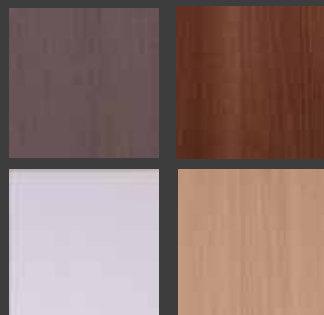

Poli-Wood

Poli-Shaker

Poli-Shaker Embossed

Poli-Gloss

Poli-Alu

Internal Veneered Doors Complete with Architrave

Address: 24 Barratt Rd, Factoria, Krugersdorp.

GPS Coordinates: S 26.07.084 E 27.48.433