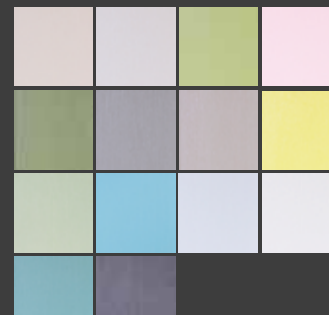

Poli-Wood

Poli-Shaker

Poli-Shaker Embossed

Poli-Gloss

Poli-Alu

Internal Veneered Doors Complete with Architrave

Address: 24 Barratt Rd, Factoria, Krugersdorp.

GPS Coordinates: S 26.07.084 E 27.48.433