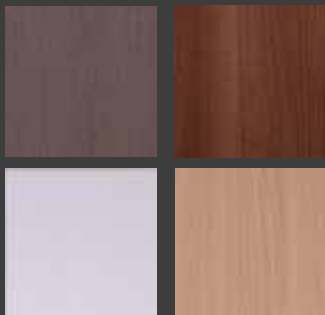

Poli-Wood

Poli-Shaker

Poli-Shaker Embossed

Poli-Gloss

Poli-Alu

Internal Veneered Doors Complete with Architrave

Address: 24 Barratt Rd, Factoria, Krugersdorp.

GPS Coordinates: S 26.07.084 E 27.48.433