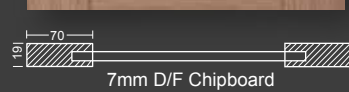

Poli-Wood

Poli-Shaker

Poli-Shaker Embossed

Poli-Gloss

Poli-Alu

Internal Veneered Doors Complete with Architrave

Address: 24 Barratt Rd, Factoria, Krugersdorp.

GPS Coordinates: S 26.07.084 E 27.48.433