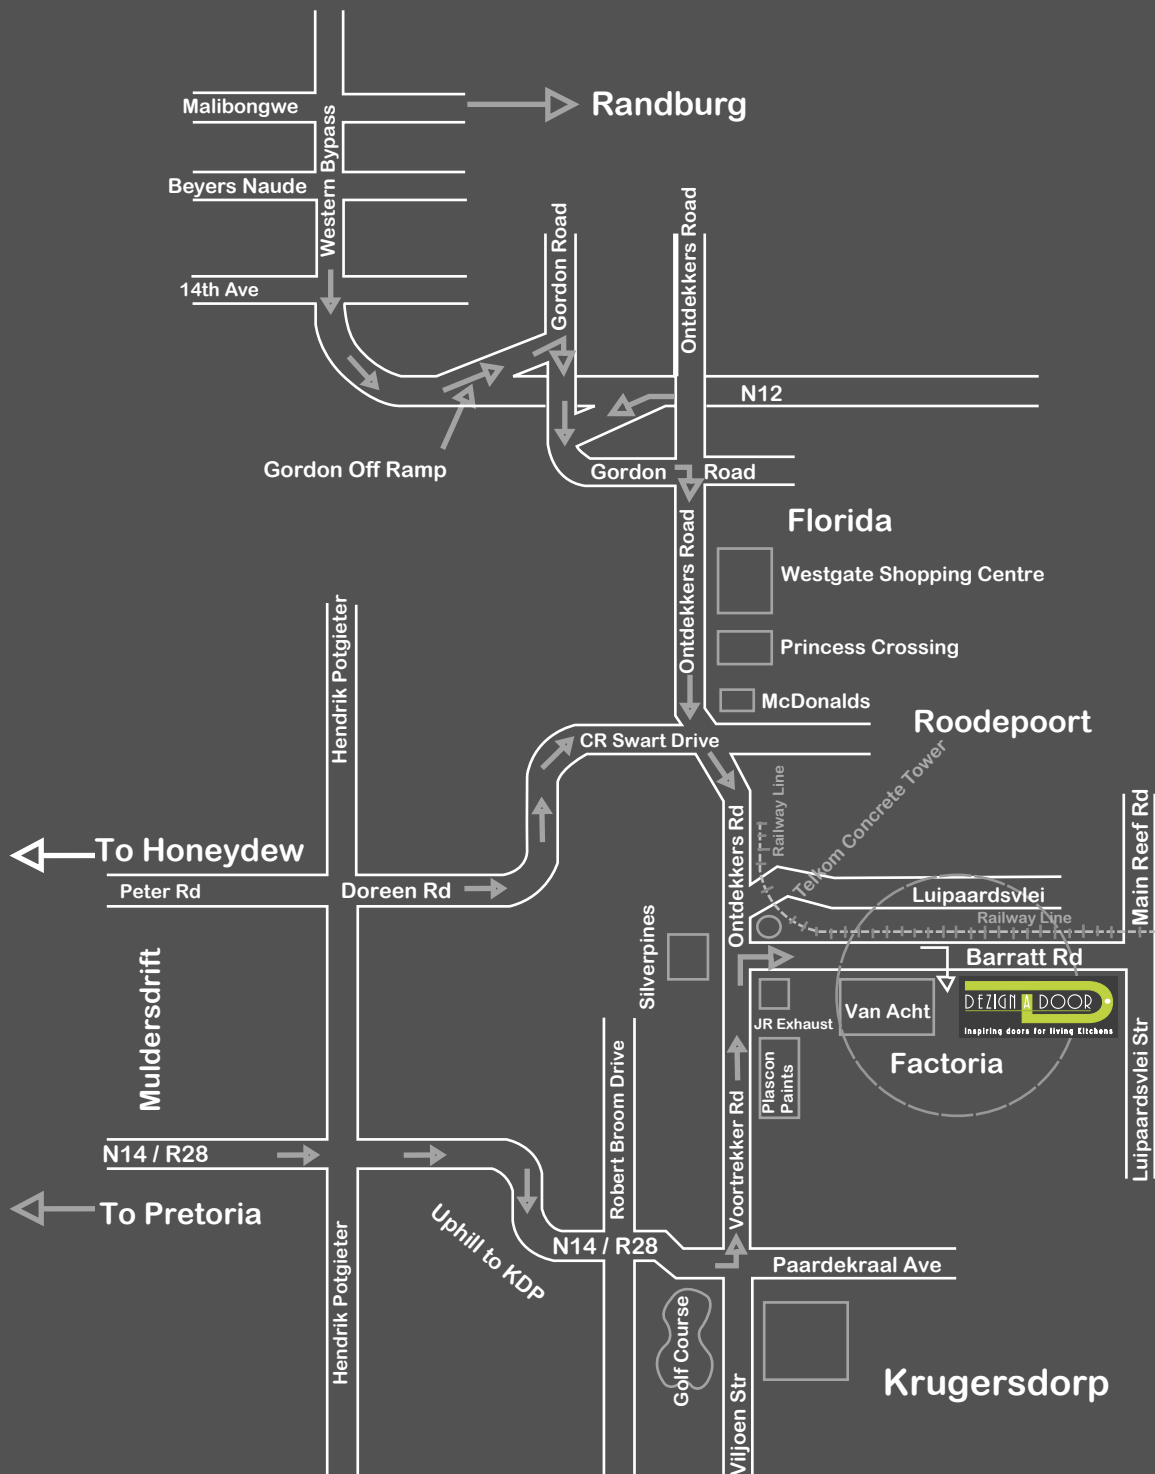

Poli-Wood

Poli-Shaker

Poli-Shaker Embossed

Poli-Gloss

Poli-Alu

Internal Veneered Doors Complete with Architrave

Address: 24 Barratt Rd, Factoria, Krugersdorp.

GPS Coordinates: S 26.07.084 E 27.48.433